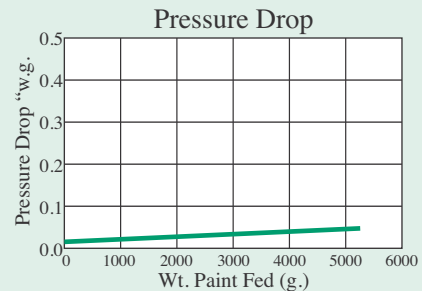

FOR USE AS AN EXHAUST FILTER

Series 331Y fiberglass media is constructed using 22 grams of fiberglass media per square foot. The fibers are formed into progressively denser layers. Fiberglass media is ideal for capturing paint overspray due to its ability to maintain an open outer layer. It is this initial outer layer that allows the entire depth of the media to hold paint particulate and not “surface load” like many overspray collectors.

The media is solid yellow and has a skin backing on the downstream side. This skin backing helps prevent the media from sagging when particulate is captured and provides a final barrier against small overspray particles.

Fiberglass media comes in pad or roll form. The rolls are available in 300 foot lengths. The pads come in virtually any size, but 20x20 and 20x25 pads are most typical in crossdraft and semi-downdraft booths. A grid is needed to hold the pad which is standard in most booths. If you downdraft booth uses a pit, measure the width of the pit to find the appropriate roll, or check our booth guide. To change the media, simply unwind the roll to the proper length and cut a pad.